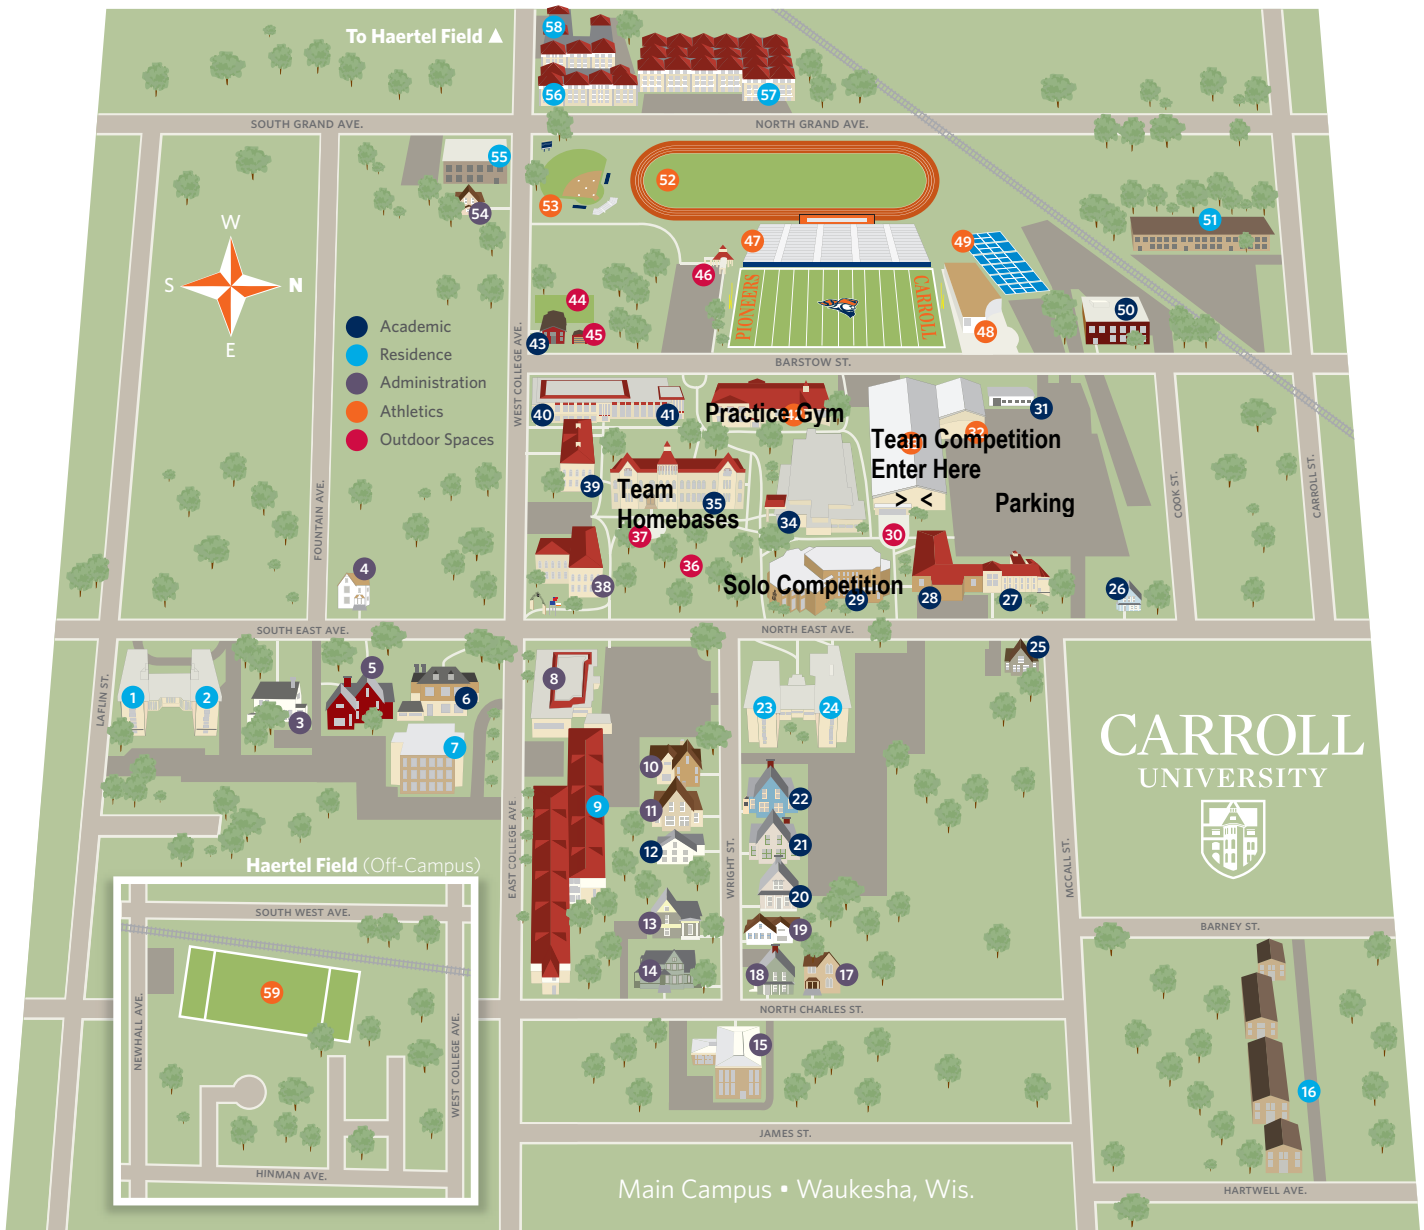

Discover Carroll University. Campus Map 2017-18

- | | | | |
|--------------------------------|--|---|--|
| 1. South Bergstrom Hall | 17. Explorer House | 31. Physical Therapy Building | 46. Crofts Morava Pavilion |
| 2. North Bergstrom Hall | 18. Human Resources | 32. Van Male Natatorium | 47. Schneider Stadium |
| 3. Sneed House | 19. Public Safety | 33. Van Male Field House | 48. Quad/Graphics Team Center |
| 4. Student Affairs | 20. Enterprise House | 34. Todd Wehr Memorial Library | 49. Kilgour-Trailblazer Tennis Center |
| 5. President's House | 21. Betty Lou Tikalsky House | 35. Main Hall | 50. Education Hall |
| 6. MacAllister Hall | 22. A. Paul Jones Scholars Hall | 36. Main Lawn | 51. Carroll Street Apartments |
| 7. Kilgour Hall | 23. Steele Hall | 37. Medallion Plaza | 52. Dennis PUNCHES Track & Field Complex |
| 8. Campus Center | 24. Swarthout Hall | 38. Voorhees Hall | 53. Kilgour Field |
| 9. Shirley Hilger Hall | 25. Business Hall | 39. Rankin Hall | 54. 239 College Avenue |
| 10. Walter Young Center | 26. College of Health Sciences | 40. Michael and Mary Jaharis Science Laboratories | 55. College Avenue Apartments |
| 11. Wright House | 27. Humphrey Memorial Chapel and Art Center | 41. Doug and Nancy Hastad Hall | 56. Prairie Hall |
| 12. Academic Advising Services | 28. Otteson Theatre and Henke Nursing Center | 42. Ganfield Gymnasium | 57. Frontier Hall |
| 13. Discovery House | 29. Shattuck Music Center | 43. Mathematics | 58. Pioneer Hall |
| 14. Student Health Services | 30. Van Male Plaza | 44. Community Garden | 59. Haertel Field |
| 15. Charles Street Hall | | 45. Bike Shop | |
| 16. Hartwell Avenue Apartments | | | |